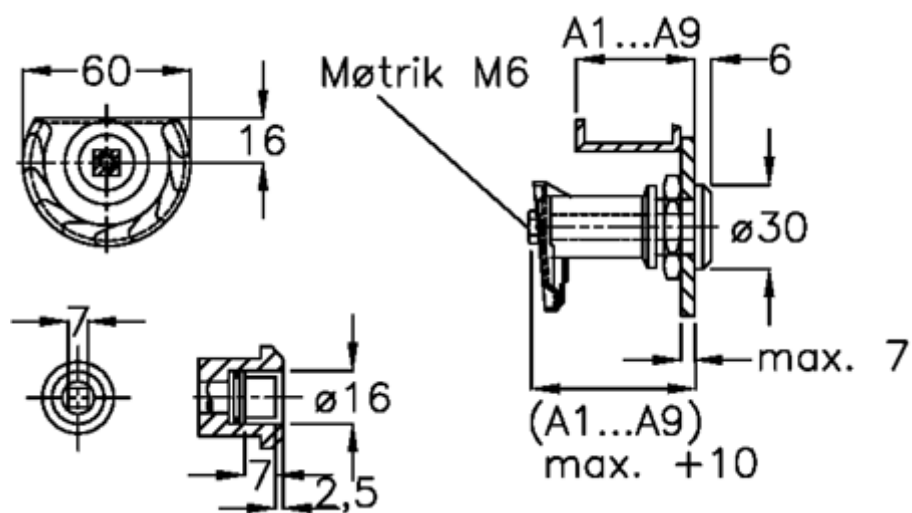

Data Sheet

Article number: 20918012

Description: E+G Door lock
GN 119-VK7-A2

Measures

Door + frame thickness = 22-30

Measure type = A2